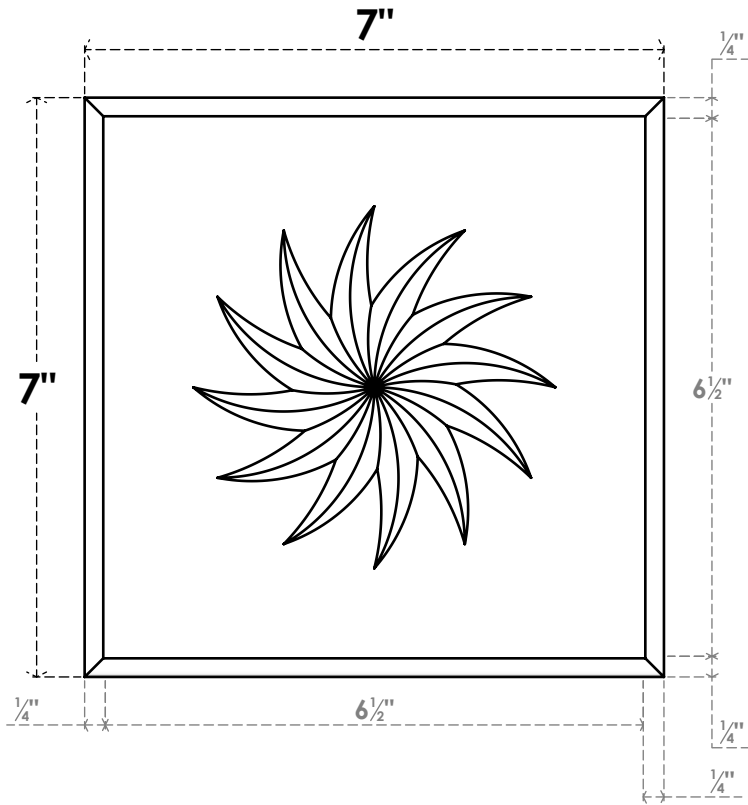

ROSP070X070X100SDG14

7"W X 7"H X 1"P STANDARD SEDGWICK SPIRAL ROSETTE WITH ROUNDED EDGE, ARCHITECTURAL GRADE PVC

FRONT

SIDE

EKENA MILLWORK
2300 WEST MAIN ST.
CLARKSVILLE, TX 75426
TOLL FREE: 866-607-0453
WWW.EKENAMILLWORK.COM