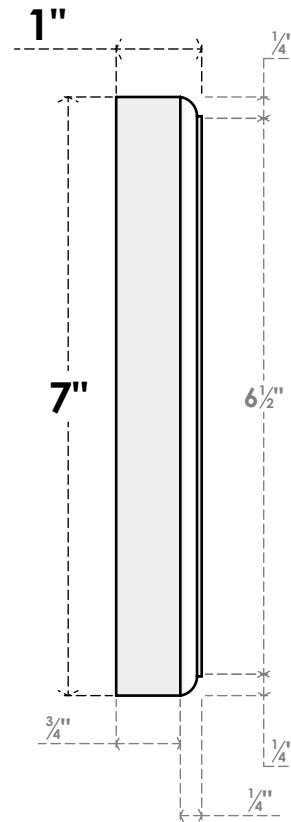

ROSP070X070X100SDG14

7"W X 7"H X 1"P STANDARD SEDGWICK SPIRAL ROSETTE WITH ROUNDED EDGE, ARCHITECTURAL GRADE PVC

FRONT

SIDE

EKENA MILLWORK
2300 WEST MAIN ST.
CLARKSVILLE, TX 75426
TOLL FREE: 866-607-0453
WWW.EKENAMILLWORK.COM

NOTES

1. INSTALLATION TO BE COMPLETED IN ACCORDANCE WITH MANUFACTURER'S SPECIFICATIONS.
2. DRAWING MAY NOT BE TO SCALE
3. THIS DRAWING IS INTENDED FOR DESIGN AND PLANNING PURPOSES ONLY.
4. ALL INFORMATION CONTAINED HEREIN WAS CURRENT AT THE TIME OF DEVELOPMENT BUT MUST BE REVIEWED AND APPROVED BY THE PRODUCT MANUFACTURER TO BE CONSIDERED ACCURATE.
5. ARCHITECTURAL GRADE PVC PRODUCTS ARE MADE FROM EXPANDED CELLULAR PVC AND COME NATURALLY WHITE BUT MAY BE PAINTED